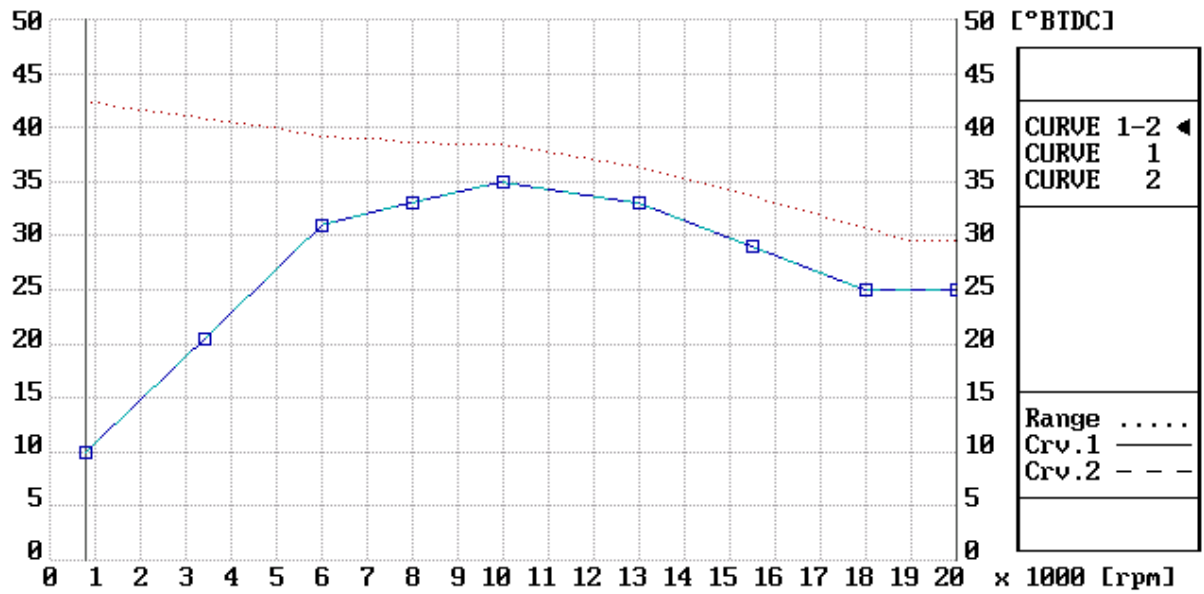

Advance curves for Ignition Coil PVL# 500 134 (old label 105 500.92)

[FILE8045]

GRAPH: <cursor>

Coil: PVL# 500 134
 Stator: PVL# 500 800 (old # 000 1000) or other with 3000 Wdg.
 Rotor: PVL "any style"